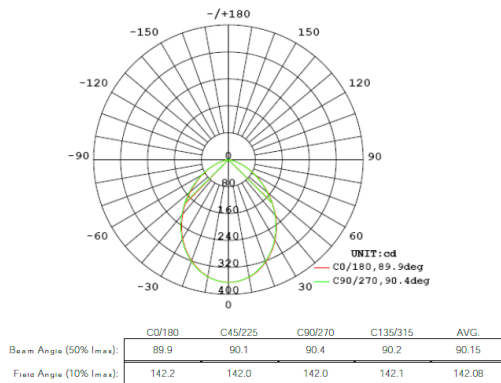

OTHERS:

- Net weight: 0.76lbs / 345g
- Gross weight per CTN: 43.65lbs / 19.8kg

CERTIFICATIONS:

- UL listed
- Energy Star-rated (2700K, 3000K, 4000K, 5000K)

| MODEL NO | WATTAGE | LUMENS | VOLTAGE | COLOR TEMP |
|-------------|---------|--------|---------|------------|
| RDL4-27K-WP | 12W | 650 | 120V AC | WW 2700K |
| RDL4-30K-WP | 12W | 700 | 120V AC | WW 3000K |
| RDL4-35K-WP | 12W | 725 | 120V AC | WW 3500K |
| RDL4-41K-WP | 12W | 750 | 120V AC | NW 4100K |
| RDL4-50K-WP | 12W | 800 | 120V AC | DL 5000K |
| RDL4-65K-WP | 12W | 850 | 120V AC | DL 6500K |

WARRANTY:

- Five-year warranty

RDL4-27K-WP / RDL4-30K-WP RDL4-35K-WP / RDL4-41K-WP RDL4-50K-WP / RDL4-65K-WP

LED Trims

| MODEL NO | WATTAGE | LUMENS | VOLTAGE | COLOR TEMP |
|-------------|---------|--------|---------|------------|
| RDL4-27K-WP | 12W | 650 | 120V AC | WW 2700K |
| RDL4-30K-WP | 12W | 700 | 120V AC | WW 3000K |
| RDL4-35K-WP | 12W | 725 | 120V AC | WW 3500K |
| RDL4-41K-WP | 12W | 750 | 120V AC | NW 4100K |
| RDL4-50K-WP | 12W | 800 | 120V AC | DL 5000K |
| RDL4-65K-WP | 12W | 850 | 120V AC | DL 6500K |

Luminous Intensity Distribution

Test for 27k

Test for 30k

| DIMMER | 6 inch | 4 inch |
|-------------------------|--------|--------|
| LUTRON DV-603P600W | OK | NO |
| LUTRON S-600 600W | NO | OK |
| LUTRON LGCL-153CL 600W | OK | OK |
| LEVITON 6684 600W | OK | OK |
| GE 18024 600W | OK | OK |
| LEVITON 6631-LA 600W | OK | OK |
| LEVITON IPI06 600W | NO | OK |
| LEVITON S-600P-WH | OK | NO |
| LUTRON DV-603PR 600W | NO | OK |
| LUTRON MAW-600H-WH 600W | OK | NO |
| TOP HCL453PTC | OK | OK |
| TOP HCL453PW | OK | OK |
| LUTRON S-600PR-WH 600W | OK | NO |