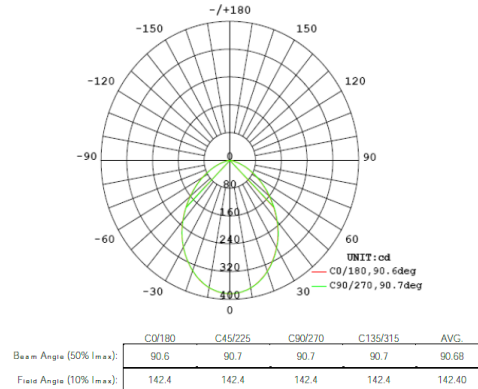

OTHERS:

- Net weight: 0.76lbs / 345g
- Gross weight per CTN: 43.65lbs / 19.8kg

CERTIFICATIONS:

- UL listed
- Energy Star-rated (2700K, 3000K, 4000K, 5000K)

| MODEL NO | WATTAGE | LUMENS | VOLTAGE | COLOR TEMP |
|-------------|---------|--------|---------|------------|
| RDL4-27K-WP | 12W | 650 | 120V AC | WW 2700K |
| RDL4-30K-WP | 12W | 700 | 120V AC | WW 3000K |
| RDL4-35K-WP | 12W | 725 | 120V AC | WW 3500K |
| RDL4-41K-WP | 12W | 750 | 120V AC | NW 4100K |
| RDL4-50K-WP | 12W | 800 | 120V AC | DL 5000K |
| RDL4-65K-WP | 12W | 850 | 120V AC | DL 6500K |

WARRANTY:

- Five-year warranty

RDL4-27K-WP / RDL4-30K-WP RDL4-35K-WP / RDL4-41K-WP RDL4-50K-WP / RDL4-65K-WP

LED Trims

| MODEL NO | WATTAGE | LUMENS | VOLTAGE | COLOR TEMP |
|-------------|---------|--------|---------|------------|
| RDL4-27K-WP | 12W | 650 | 120V AC | WW 2700K |
| RDL4-30K-WP | 12W | 700 | 120V AC | WW 3000K |
| RDL4-35K-WP | 12W | 725 | 120V AC | WW 3500K |
| RDL4-41K-WP | 12W | 750 | 120V AC | NW 4100K |
| RDL4-50K-WP | 12W | 800 | 120V AC | DL 5000K |
| RDL4-65K-WP | 12W | 850 | 120V AC | DL 6500K |

Luminous Intensity Distribution

Test for 27k

Test for 30k

| DIMMER | 6 inch | 4 inch |
|-------------------------|--------|--------|
| LUTRON DV-603P600W | OK | NO |
| LUTRON S-600 600W | NO | OK |
| LUTRON LGCL-153CL 600W | OK | OK |
| LEVITON 6684 600W | OK | OK |
| GE 18024 600W | OK | OK |
| LEVITON 6631-LA 600W | OK | OK |
| LEVITON IPI06 600W | NO | OK |
| LEVITON S-600P-WH | OK | NO |
| LUTRON DV-603PR 600W | NO | OK |
| LUTRON MAW-600H-WH 600W | OK | NO |
| TOP HCL453PTC | OK | OK |
| TOP HCL453PW | OK | OK |
| LUTRON S-600PR-WH 600W | OK | NO |